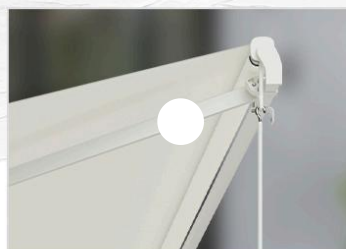

Product information

Measurements

Item details