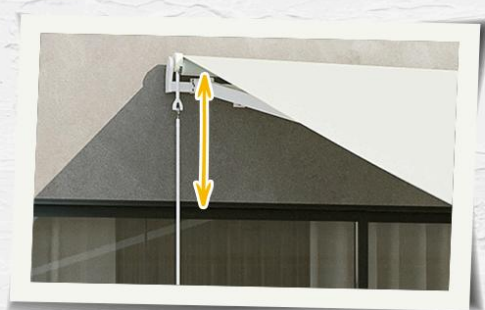

## TILT ANGLE ADJUST

14-30° from the horizontal

Recommended  
Installation Height:  
**110.2"**

Reserved Installation  
Distance: **11.8"**