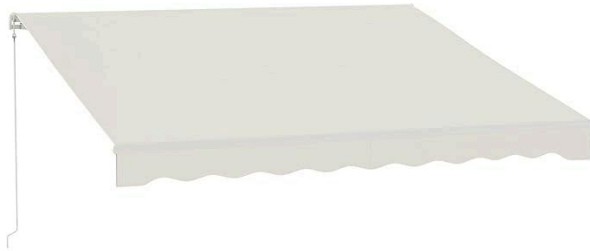

4.1 ★★★★★ 569

Sponsored

Patio, Lawn & Garden › Patio Furniture & Accessories › Umbrellas & Shade › Awnings

Outsunny 12' x 10' Electric Awning, Retractable Awning, UV Protection Sun Shade Shelter with Remote Controller and Manual Crank Handle for Deck, Balcony, Yard, Cream White

Visit the Outsunny Store
3.8 (125) | Search this page

Business discount
-5% $313⁵⁹
Typical price: ~~$329.99~~

Or pay later in 30 days or more. [Select from 1 plan](#)

Prefer to be invoiced for your order? Choose [Business Credit Account](#) as your payment method at checkout.

Buy more, save more

2 units
-7% $614.64
$307.32/unit

10 units **Lowest price**
-10% $2,979.10
$297.91/unit

Additional shipping fees may apply for items fulfilled directly by selling partners.

Delivery & Support

Select to learn more

[Ships from Aosom Direct](#)

[30-day easy returns](#)

[Customer Support](#)

Buying multiple items? [Go to multi-select](#)

Size: **12' x 10'**

10' x 8'

12' x 10'

16' x 10'

Color: **Cream White**

$293.99

$313.59
~~$329.99~~

$284.19
~~$314.99~~

$284.19
~~$299.99~~

Material Aluminum, Polyester
Color Cream White
Size 12' x 10'

$313⁵⁹

FREE delivery **Thursday, June 11**. Order within **1 hr 40 mins**. [Details](#)

Deliver to Town - Abita Springs 70420

In Stock

Quantity: **1**

Add to cart

Need more than 34 units?

Request for Quote

Secure transaction

Ships from and sold by **Aosom Direct**.

Return policy:
30-day refund/replacement

Add to List

Sponsored

[Click to see full view](#)

4+

2 VIDEOS

Ask Alexa

Can it be installed on brick?

Does it come with a remote?

Is the fabric fade-resistant?

Why you might like this

Compare with similar

Ask something else