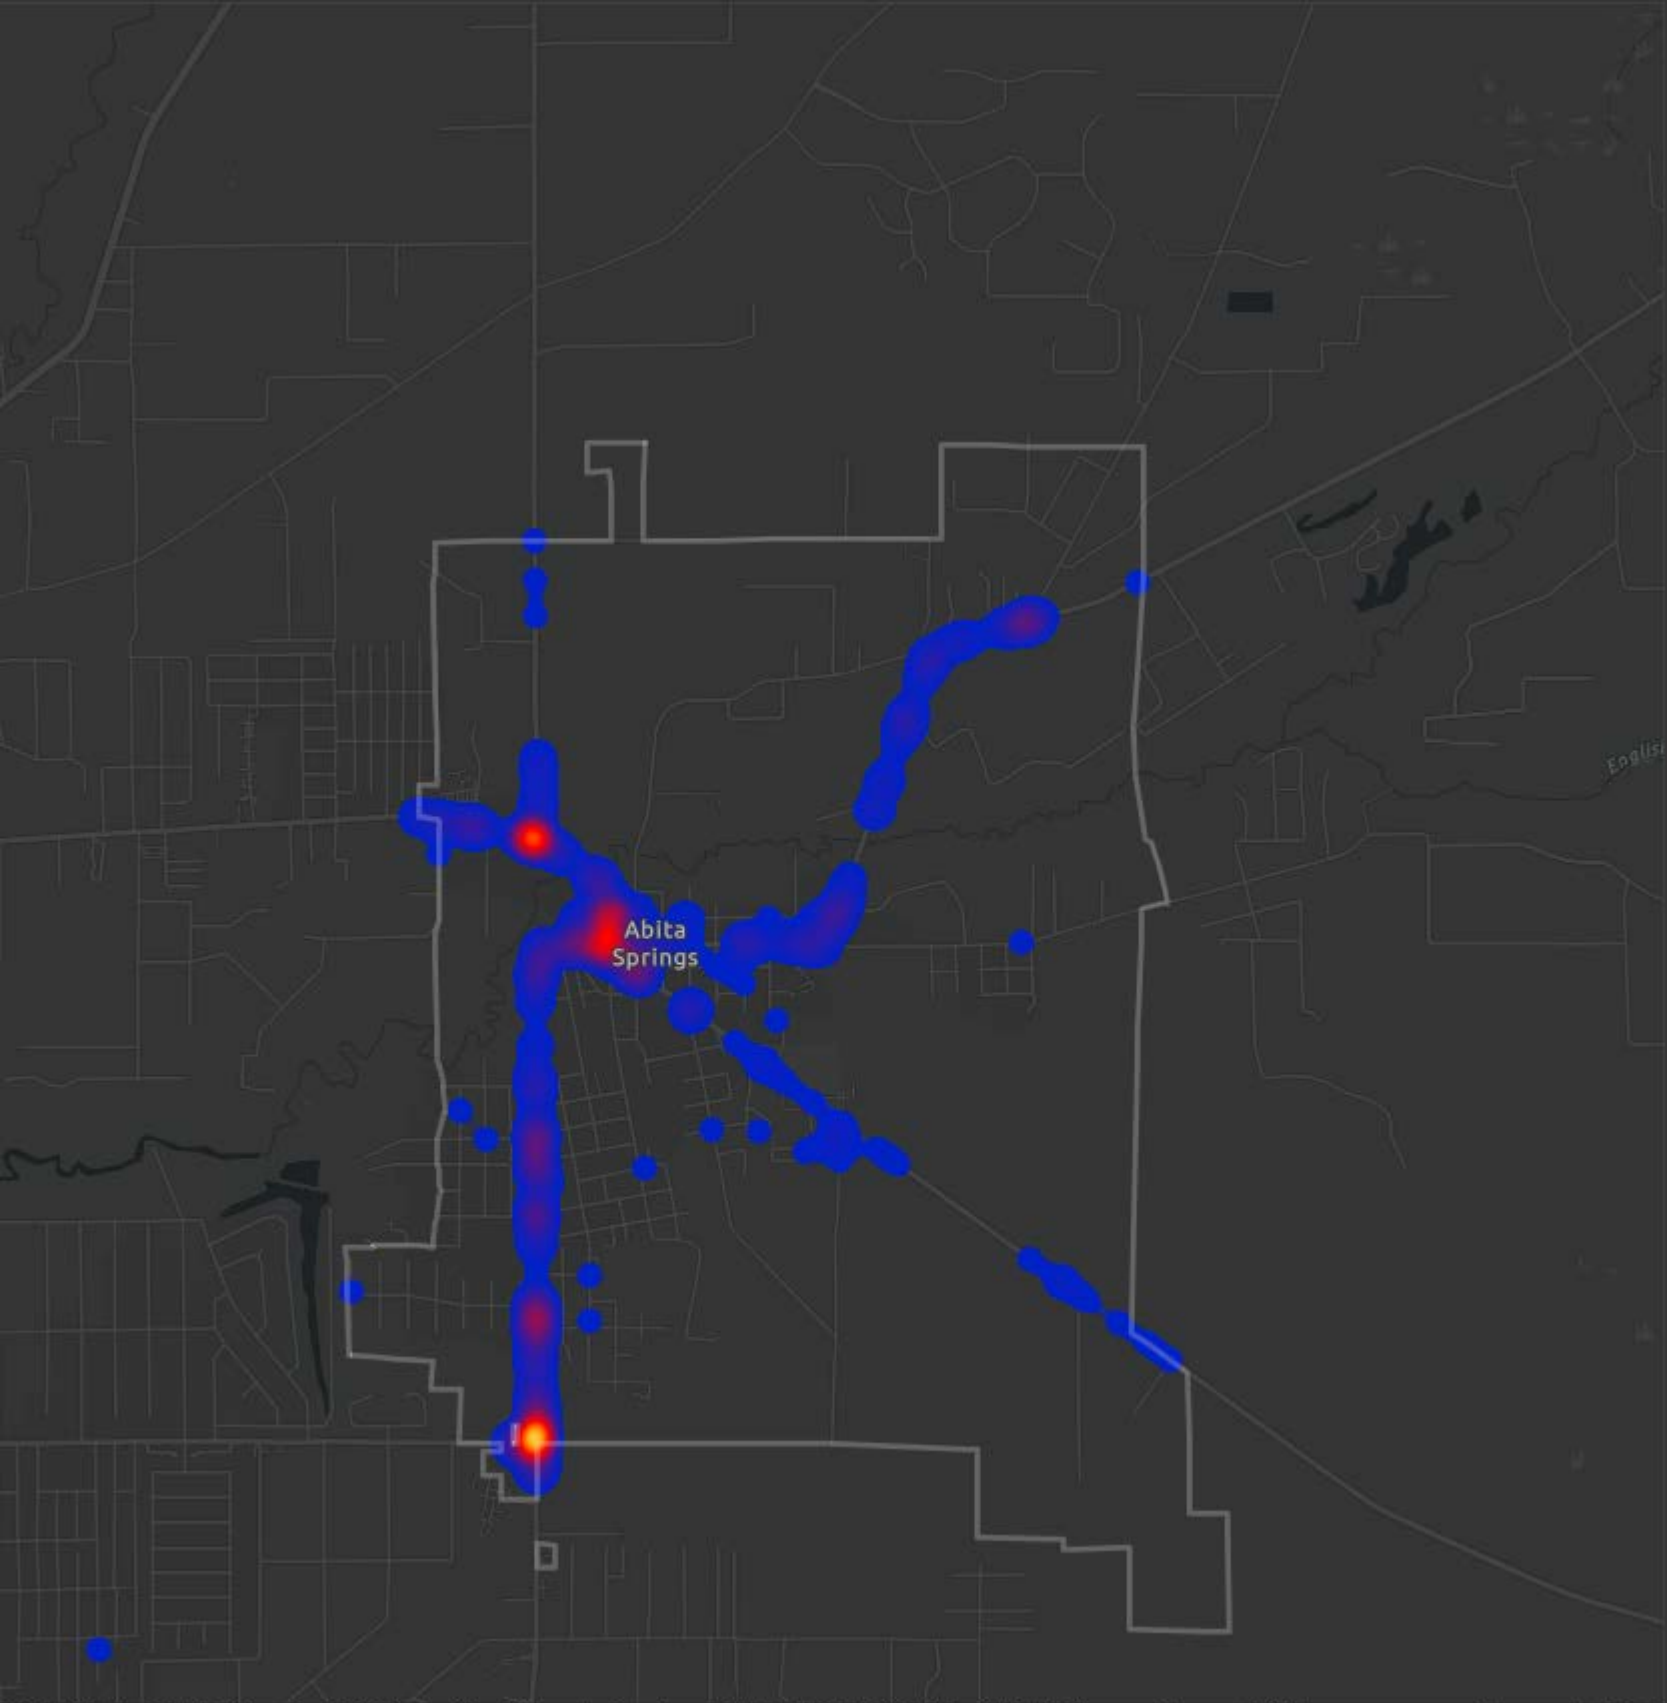

# Total Crash 507

Crash Type

Injury

Money Hill Golf & Country Club

St Benedict

Covington

Abita Springs

12

435

38

36

36

495

Highway 21

Military Rd

Highway 38

Abita River

Harrison Ave

West Rd

Lee Rd

Range Line Rd

Highway 495