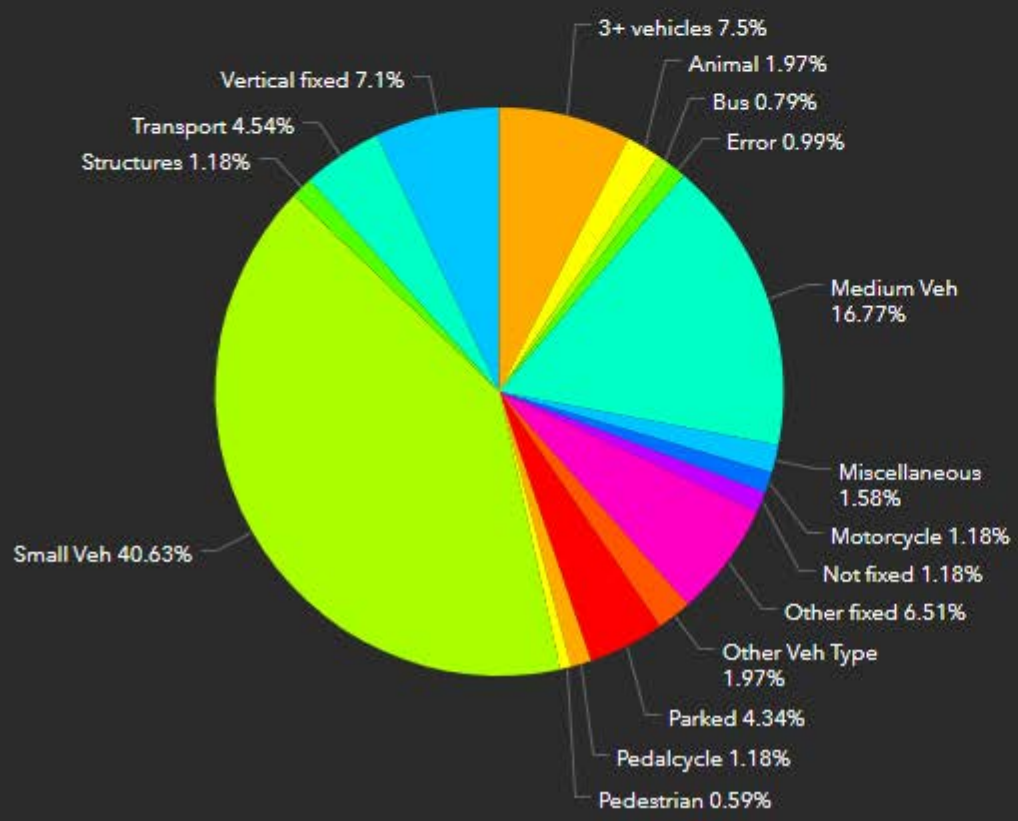

# Total Crash 507

Crash Type

Injury

Money Hill Golf & Country Club

St Benedict

Covington

Abita Springs

12