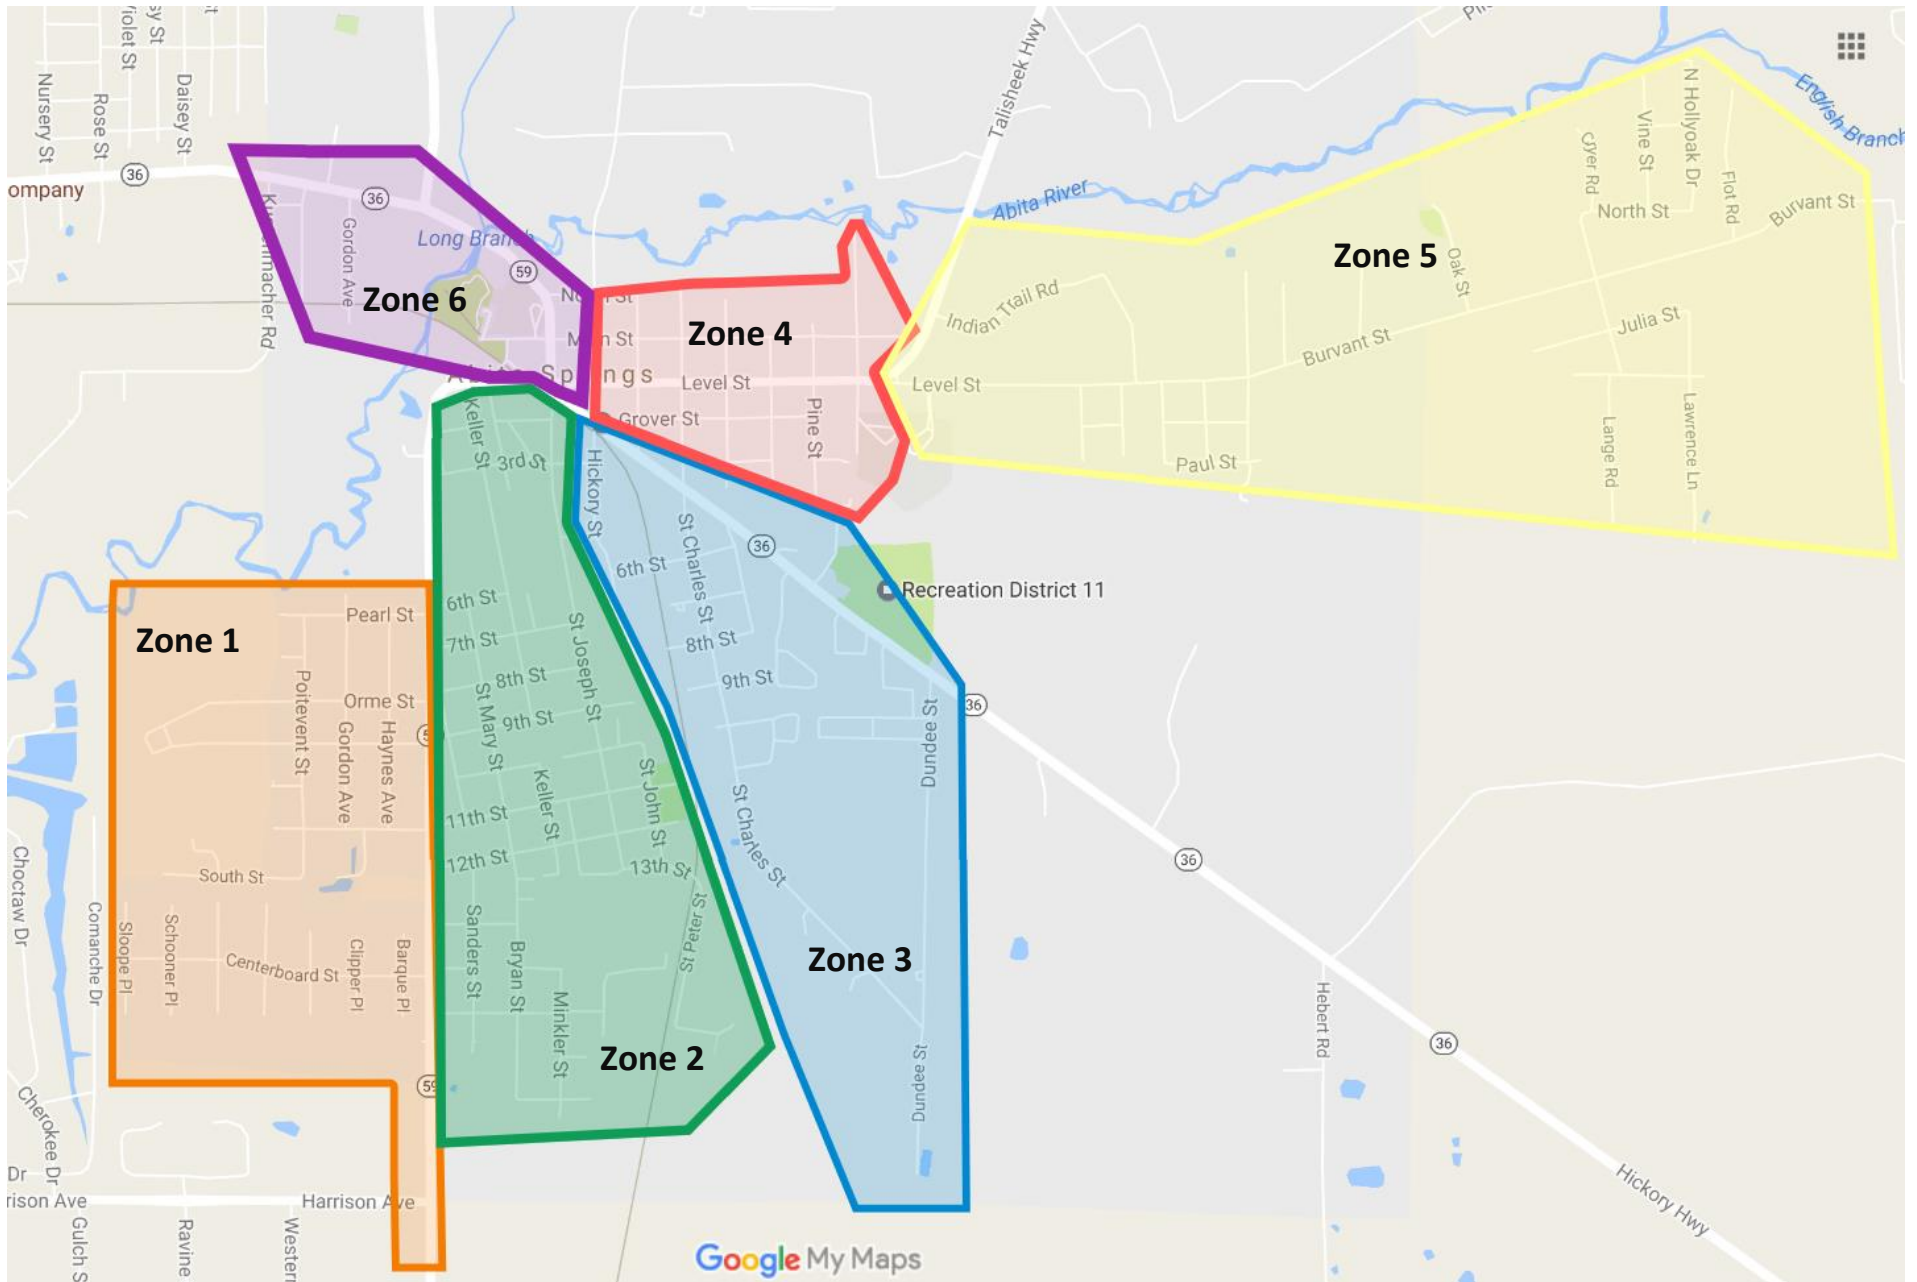

The Town of Abita Springs Public Works Department Zoning Map

Zone 1

Zone 2

Zone 3

For more information visit: www.townofabitasprings.com/pwzoningmap

The Town of Abita Springs Public Works Department Zoning Map

Zone 4

Zone 5

The Town of Abita Springs Public Works Department Zoning Map

Zone 6

For more information visit: www.townofabitasprings.com/pwzoningmap

The Town of Abita Springs Public Works Department Zoning Map

For more information visit: www.townofabitasprings.com/pwzoningmap